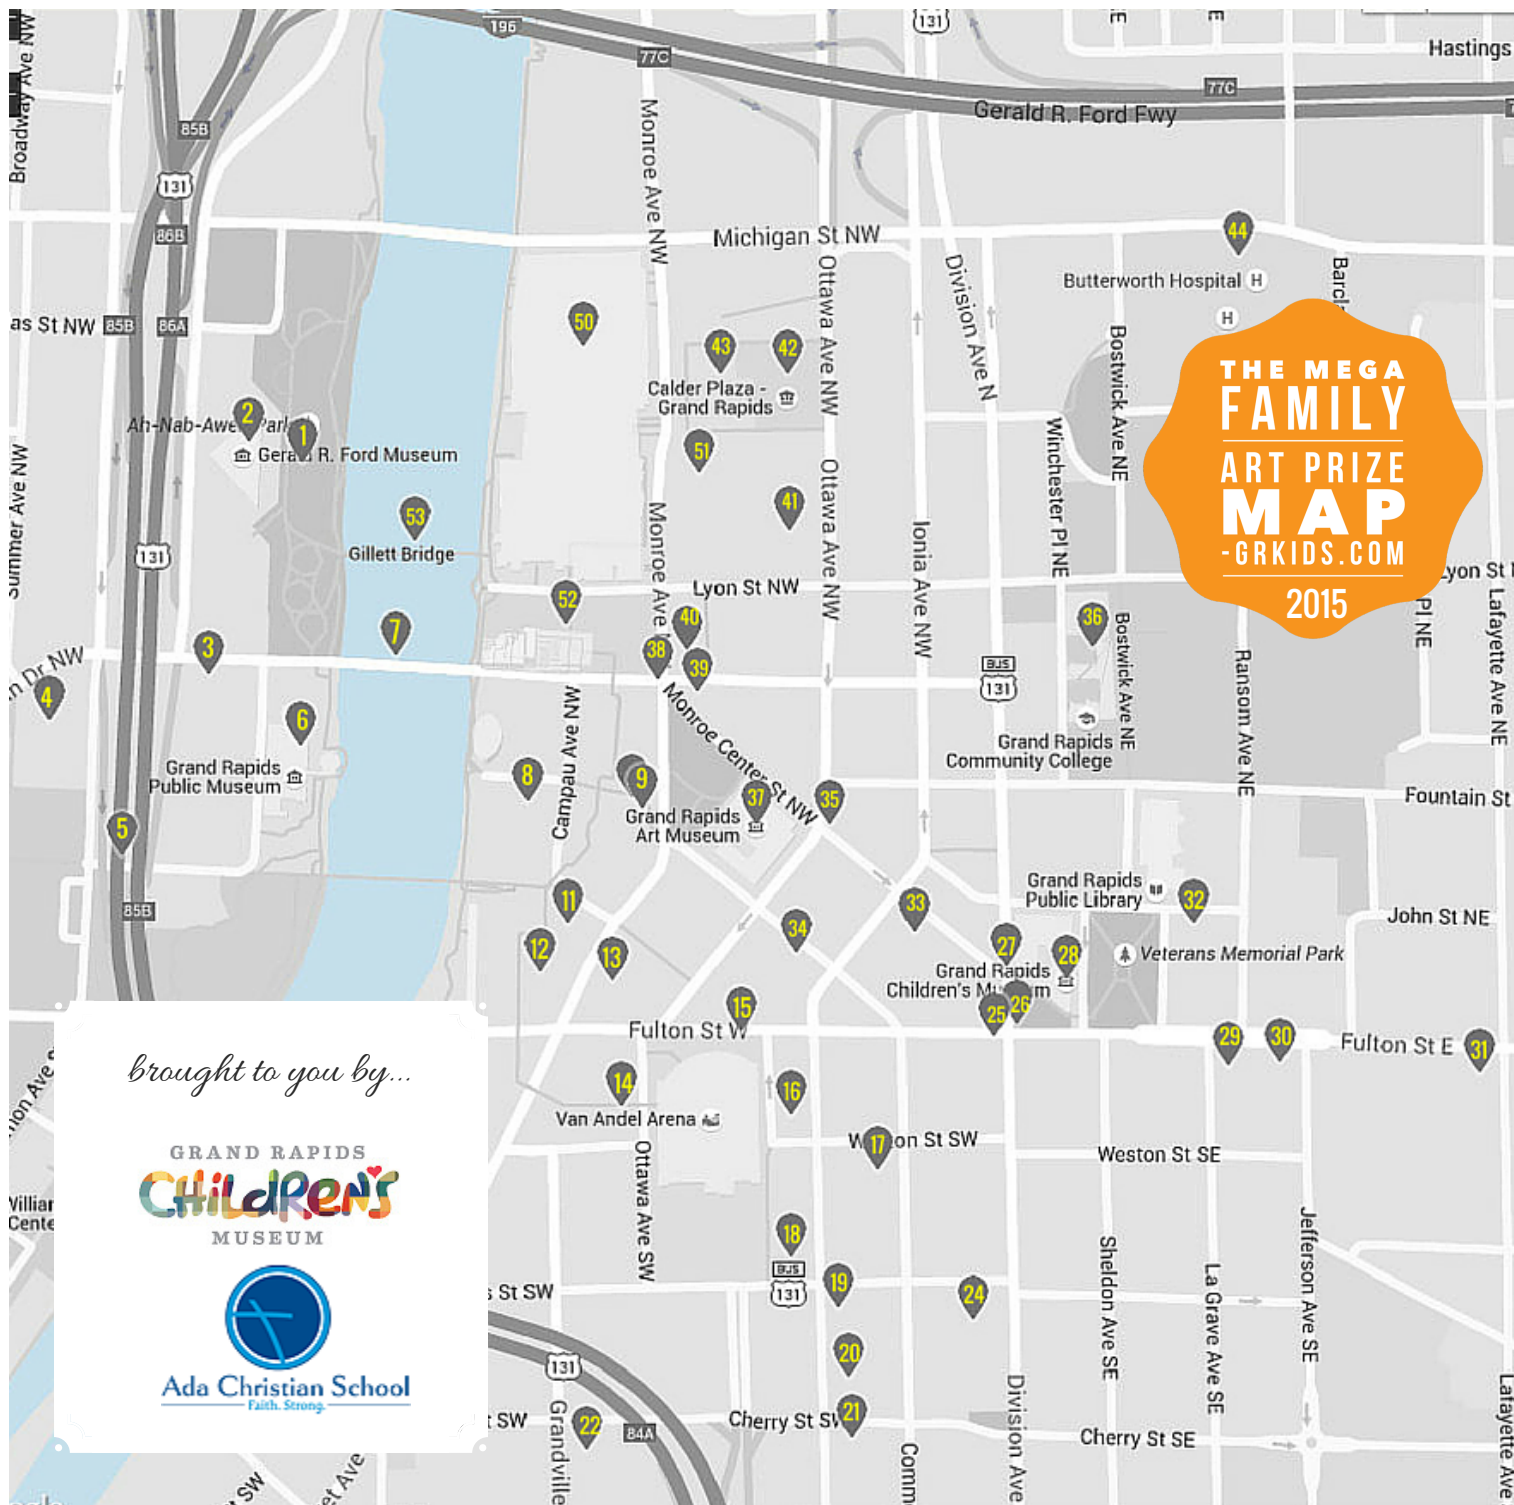

MAP KEY: Venues in *italics* are on inset map. | #safari: print Safari ArtPrize Scavenger Hunt and Win tix to John Ball Zoo!
 | #talkaboutit:Conversation starters. #interactive: You Participate. Find more printables (Field Trip and Stroller Routes) at grkids.com

brought to you by...

GRAND RAPIDS
CHILDREN'S
 MUSEUM

Ada Christian School
 Faith. Strong.

- 1- Ah-Nab-Awen Park
- 2- Gerald R Ford Presidential Mus
- 3- Holiday Inn Downtown
- 4- Pearl Street Burger King
- 5- Front Ave Under US-131
- 6- GR Public Museum
- 7- Grand River- Under Pearl St Brg
- 8- JW Marriott
- 9- Panera Bread
- 10- 99 Monroe
- 11- Courtyard Marriott
- 12- Plaza Towers Apartments
- 13- The BOB
- 14- 25 Ottawa

- 15- Van Andel Arena
- 16- HopCat
- 17- Lambert Edwards & Assoc
- 18- Oakes Street Park
- 19- Tavern on the Square
- 20- Peppino's Pizza
- 21- Western Michigan University
- 22- Mayan Buzz Cafe
- 23- Downtown Market
- 24- Harris Building
- 25- UICA
- 26- Tower-Pinkster Architects
- 27- Grand Rapids Police Dept
- 28- Grand Rapids Children's Mus

- 43- Processing Fiber
 (3rd Floor of Calder Building)
- 44- Spectrum Health Butterworth
- 45- Rocky's Bar and Grill
- 46- Boardwalk Condominiums
- 47- Inspirations of Art Studio
- 48- Crossroads Bible Church
- 49- 6th Street Bridge Park
- 50- DeVos Place Convention Center
- 51- 250 Monroe
- 52- Amway Grand Plaza
- 53- Gillett Bridge
- 54- SiteLab: Rumsey St